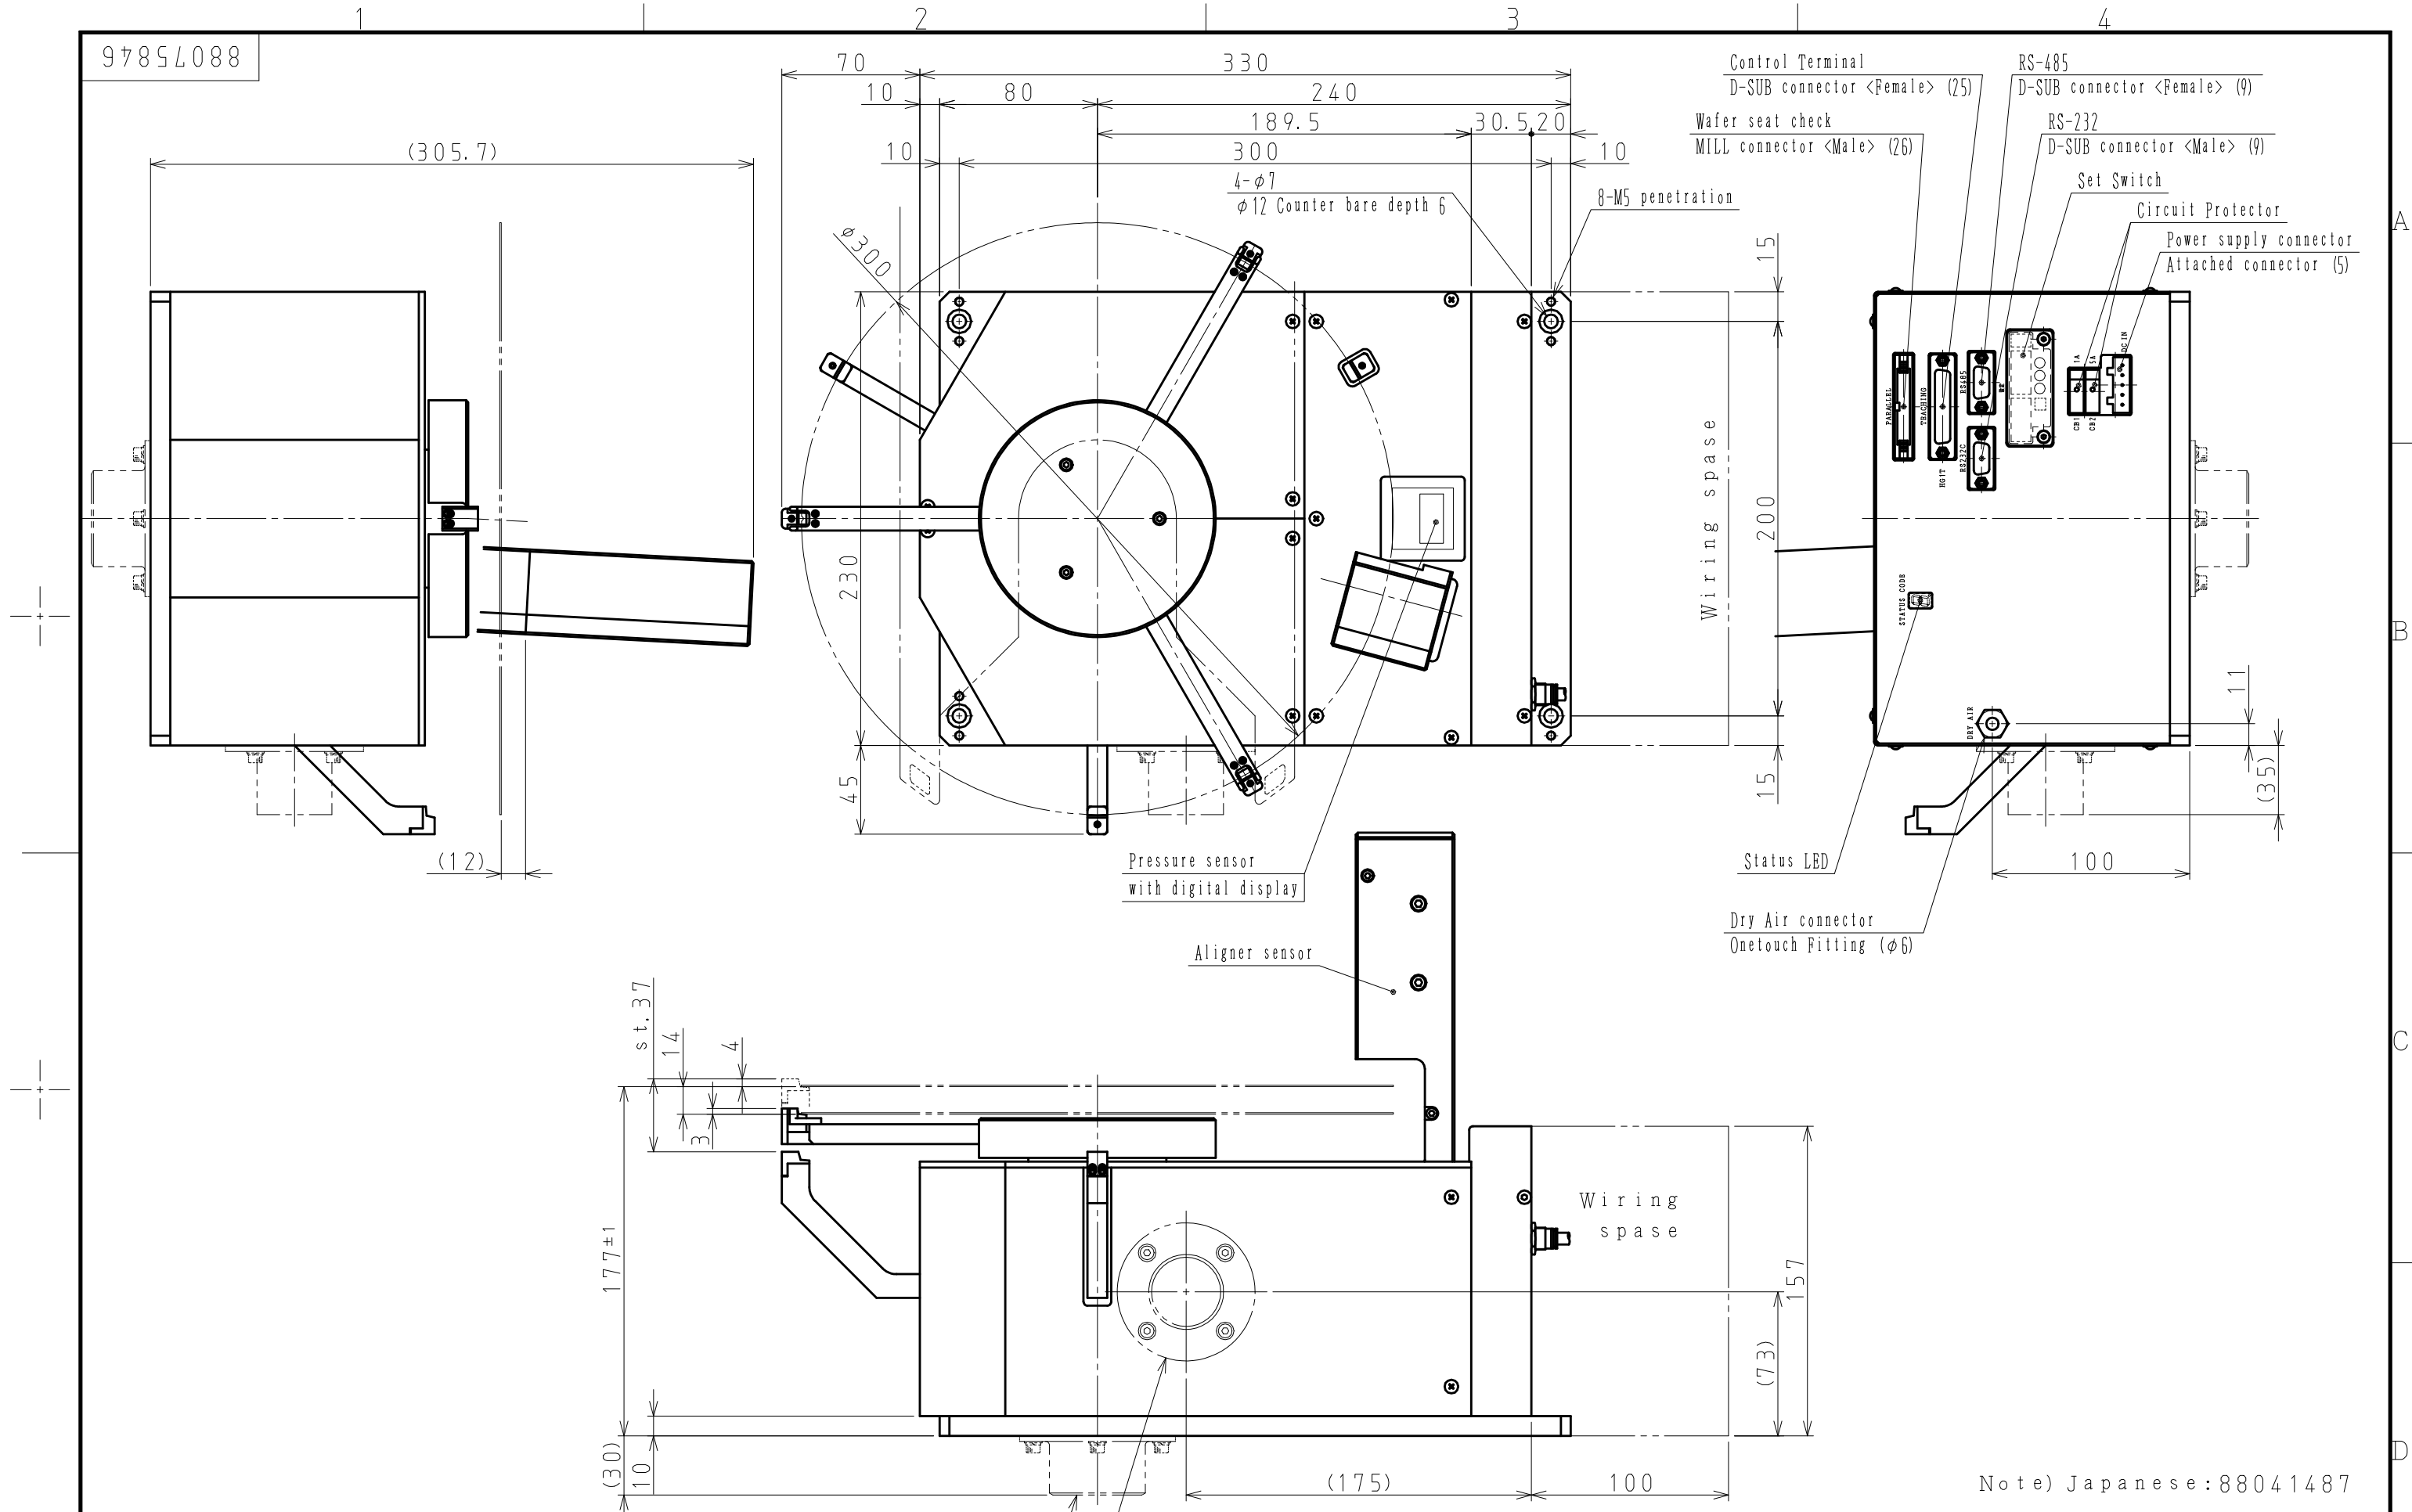

88075846

Note) Japanese: 88041487

		TAZMO		MODEL		MAF-HH*	
		SCALE	DRAW	DESIGN	CHECK	APPROVE	NAME
		1:3	2013.9.5	2013.9.5			Outline Drawing
			Ishii	Ishii			No. 88075846
Rev. No.	Description						